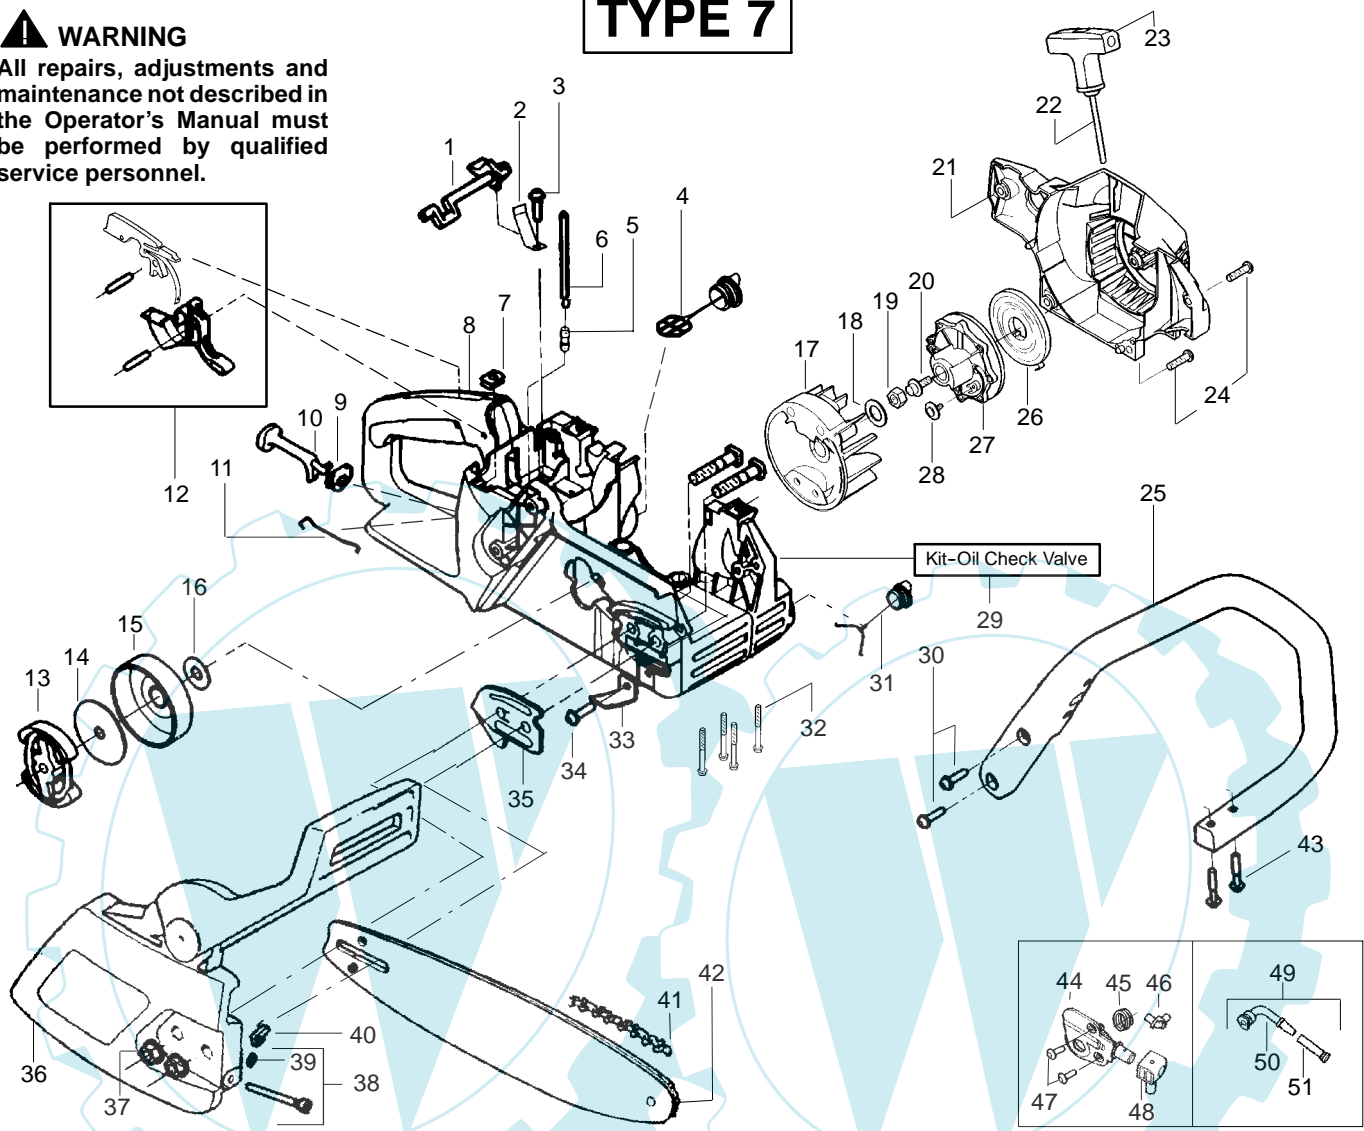

PARTS LIST NO. 530086987		Poulan® PARTS LIST	CHAIN SAW MODEL(S) 2150-Russia	
DATE 3/29/05	Replaces 86987 - 3/08/05		NOTE: Illustration may differ from actual model due to design changes	PAGE NO. 2

TYPE 7

⚠ WARNING
All repairs, adjustments and maintenance not described in the Operator's Manual must be performed by qualified service personnel.

Ref.	Part No.	Description	Ref.	Part No.	Description	Ref.	Part No.	Description
1.	530038227	Lever-Switch (Includes Pin)	21.	530049334	Housing-Fan	40.	530015826	Pin-Bar Adjust
2.	530016149	Spring-Switch	22.	530069232	Kit-Rope	41.	952051211	Chain - 16"
3.	530015775	Screw	23.	530056402	Handle-Starter	42.	530044692	Bar - 16"
4.	530047192	Assy-Fuel Cap	24.	530015892	Screw	43.	530015940	Screw
5.	530023877	Fitting	25.	530056798	Handle-Front	44.	530071259	Kit-Oil Pump (incl 45,46,48)
6.	530069216	Kit-Fuel Line (Large)	26.	530027531	Spring-Starter	45.	530037820	Gear-Worm Spring
7.	530015922	Nut-Speed	27.	530037817	Pulley-Starter	46.	530049477	Elbow-Oil Pickup
8.	530058909	Assy-Chassis	28.	530016080	Screw	47.	530016064	Screw
9.	530049005	Grommet-Choke Knob	29.	530071666	Kit-Oil Check Valve	48.	530019206	Seal Block
10.	530047989	Lever-Choke	30.	530015814	Screw	49.	530047663	Assy-Oil-Pickup (Incl. 50-51)
11.	530037809	Wire-Throttle	31.	530010846	Assy-Oil Cap	50.	530038373	Pickup-Oiler
12.	530071832	Kit-Trigger & Lockout	32.	530016132	Screw	51.	530056533	Filter-Oil
13.	530014949	Assy. - Clutch	33.	530029850	Chain Catcher			
14.	530015611	Washer-Clutch	34.	530015814	Screw			
15.	530047061	Assy-Drum W/brg.	35.	530038238	Plate-Bar Mounting			
16.	530015907	Washer - Thrust	36.	530054735	Assy-Chain Brake			
17.	530047534	Assy-Flywheel	37.	530015917	Nut-Bar Mounting			
18.	530015127	Washer-Flywheel	38.	530069611	Kit-Bar Adjust (incl. 39,40)			
19.	530016134	Nut-Flywheel	39.	530038593	Retainer-Bar Adjust			
20.	530015920	Screw						

✓ = NEW PART NUMBER FOR THIS IPL

★ = REFER TO THE SERVICE REFERENCE INDICATED FOR MORE INFORMATION. (LOCATED AT END OF IPL)