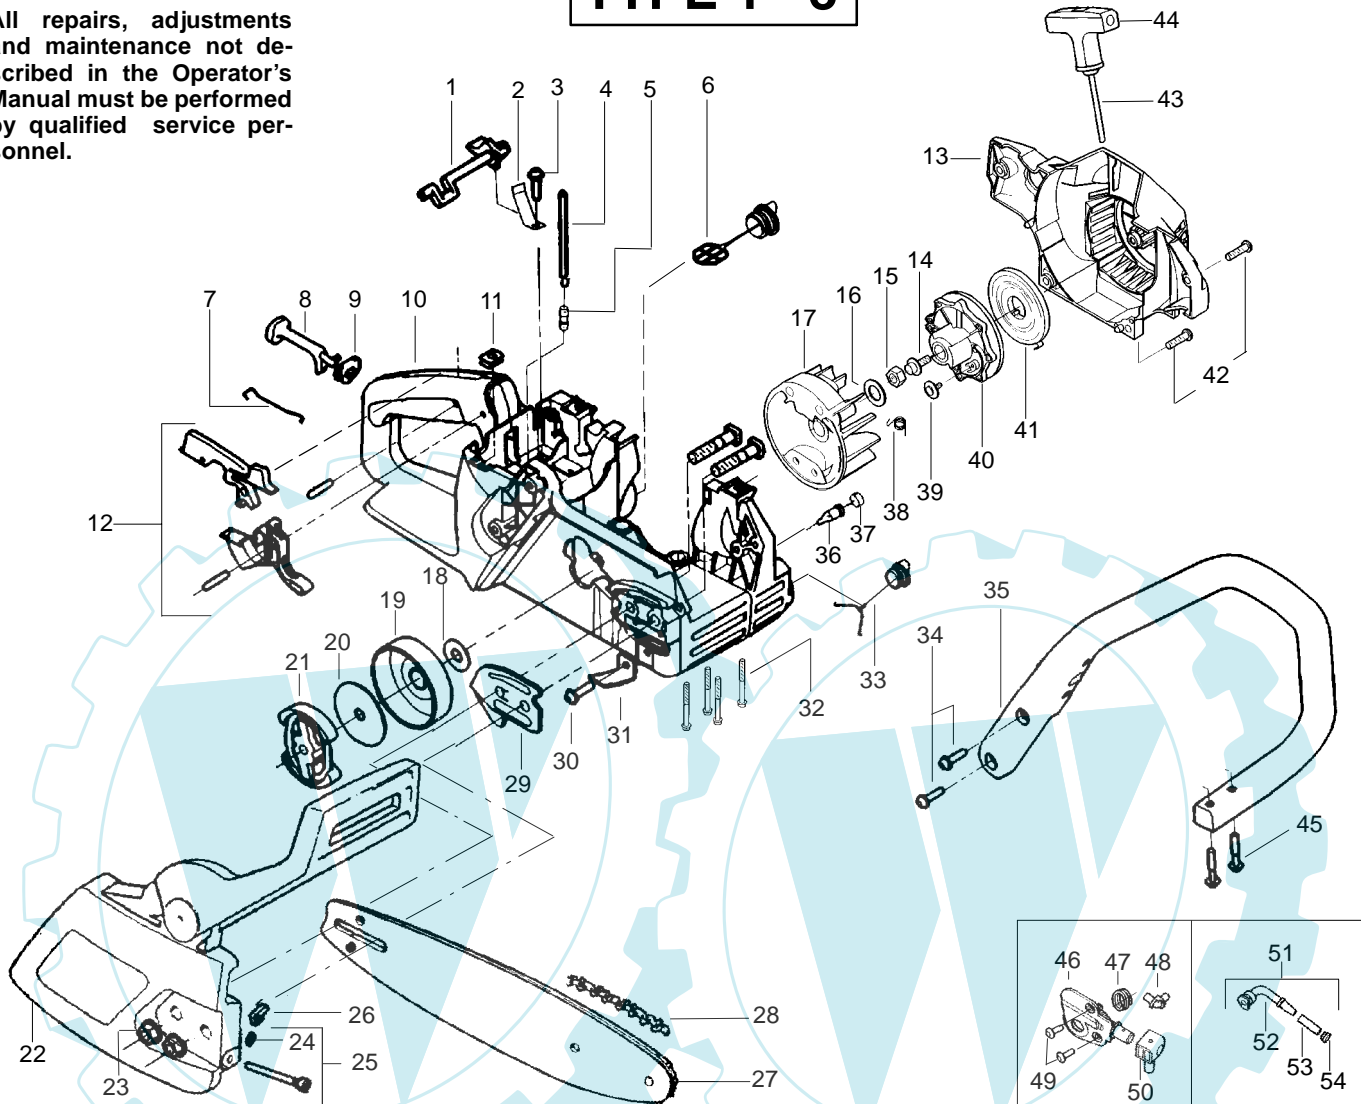

PARTS LIST NO. 530086987		Poulan® PARTS LIST	CHAIN SAW MODEL(S) 2150-Russia	
DATE 3/29/05	Replaces 86987 - 3/08/05		Note: Illustration may differ from actual model due to design changes	PAGE NO. 1

⚠ WARNING

All repairs, adjustments and maintenance not described in the Operator's Manual must be performed by qualified service personnel.

TYPE 1-6

Ref.	Part No.	Description	Ref.	Part No.	Description	Ref.	Part No.	Description
1.	530038227	Lever-Switch (Includes Pin)	21.	530014949	Assy. - Clutch	42.	530015892	Screw.
2.	530016149	Spring-Switch	22.	530054735	Assy-Chain Brake	43.	530069232	Kit-Rope
3.	530015775	Screw	23.	530015917	Nut-Bar Mounting	44.	530037485	Handle-Starter
4.	530069216	Kit-Fuel Line (Large)	24.	530038593	Retainer-Bar Adjust	45.	530015940	Screw
5.	530023877	Fitting	25.	530069611	Kit-Bar Adjust (incl.24,26)	46.	530071259	Kit-Oil Pump (incl 47,48,50)
6.	530047192	Assy-Fuel Cap	26.	530015826	Pin-Bar Adjust	47.	530037820	Gear-Worm Spring
7.	530037809	Wire-Throttle	27.	952044370	Bar - 16"	48.	530049477	Elbow-Oil Pickup
8.	530047989	Lever-Choke	28.	952051211	Chain - 16"	49.	530016064	Screw
9.	530038406	Grommet-Choke Knob	29.	530038238	Plate-Bar Mounting	50.	530019206	Seal Block
10.	530047832	Assy-Chassis	30.	530015814	Screw	51.	530047663	Assy-Oil-Pickup (Incl. 52, 53 & 54)
11.	530015922	Nut-Speed	31.	530029850	Chain Catcher	52.	530038373	Pickup-Oiler
12.	530071305	Kit-Trigger & Lockout	32.	530016132	Screw	53.	530037821	Filter-Oil
13.	530049334	Housing-Fan	33.	530010846	Assy-Oil Cap	54.	530030189	Plug-Oil Filter
14.	530015920	Screw	34.	530015814	Screw			
15.	530016134	Nut-Flywheel	35.	530056798	Handle-Front			
16.	530015127	Washer-Flywheel	36.	530026119	Valve-Check			
17.	530039209	Assy-Flywheel	37.	530038264	Plug - Bronze Vent			
18.	530015907	Washer - Thrust	38.	530023817	Spring - Starter Dog			
19.	530047061	Assy-Drum W/brg.	39.	530016080	Screw			
20.	530015611	Washer-Clutch	40.	530037817	Pulley-Starter			
			41.	530027531	Spring-Starter			

✓ = NEW PART NUMBER FOR THIS IPL

★ = REFER TO THE SERVICE REFERENCE INDICATED FOR MORE INFORMATION. (LOCATED AT END OF IPL)