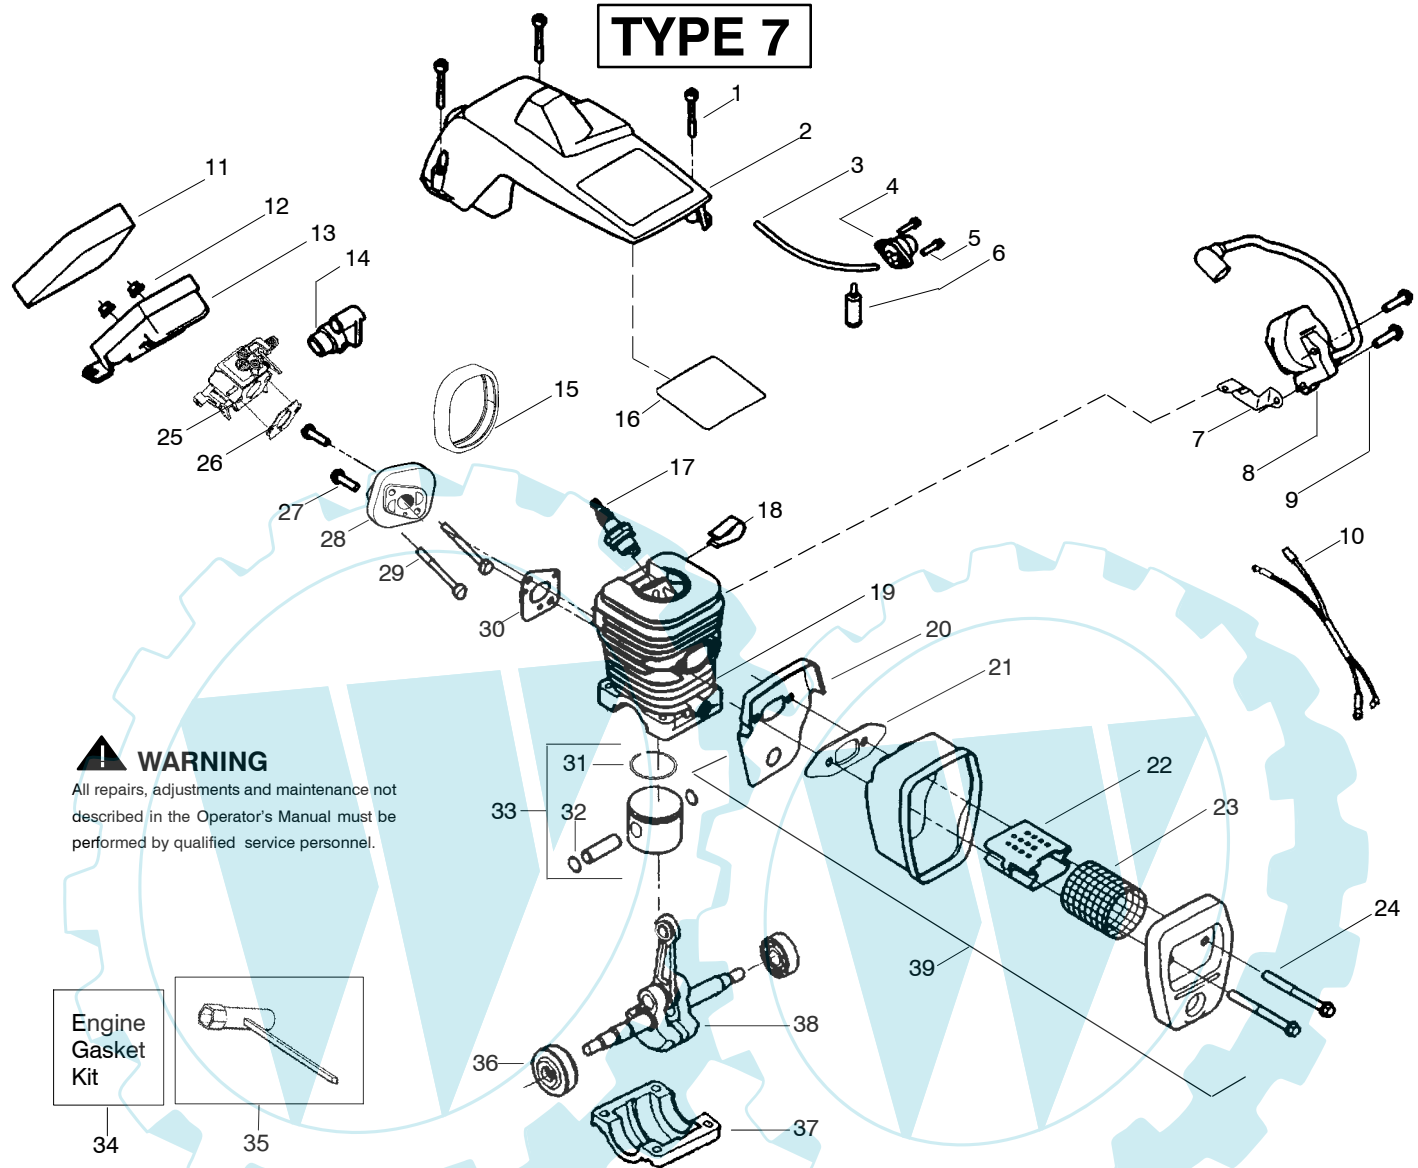

TYPE 7

⚠ WARNING
All repairs, adjustments and maintenance not described in the Operator's Manual must be performed by qualified service personnel.

Ref.	Part No.	Description	Ref.	Part No.	Description	Ref.	Part No.	Description
1.	530038227	Lever-Switch (Includes Pin)	21.	530049334	Housing-Fan	40.	530015826	Pin-Bar Adjust
2.	530016149	Spring-Switch	22.	530069232	Kit-Rope	41.	952051211	Chain - 16"
3.	530015775	Screw	23.	530056402	Handle-Starter	42.	530044692	Bar - 16"
4.	530047192	Assy-Fuel Cap	24.	530015892	Screw	43.	530015940	Screw
5.	530023877	Fitting	25.	530056798	Handle-Front	44.	530071259	Kit-Oil Pump (incl 45,46,48)
6.	530069216	Kit-Fuel Line (Large)	26.	530027531	Spring-Starter	45.	530037820	Gear-Worm Spring
7.	530015922	Nut-Speed	27.	530037817	Pulley-Starter	46.	530049477	Elbow-Oil Pickup
8.	530058909	Assy-Chassis	28.	530016080	Screw	47.	530016064	Screw
9.	530049005	Grommet-Choke Knob	29.	530071666	Kit-Oil Check Valve	48.	530019206	Seal Block
10.	530047989	Lever-Choke	30.	530015814	Screw	49.	530047663	Assy-Oil-Pickup (Incl. 50-51)
11.	530037809	Wire-Throttle	31.	530010846	Assy-Oil Cap	50.	530038373	Pickup-Oiler
12.	530071832	Kit-Trigger & Lockout	32.	530016132	Screw	51.	530056533	Filter-Oil
13.	530014949	Assy. - Clutch	33.	530029850	Chain Catcher			
14.	530015611	Washer-Clutch	34.	530015814	Screw			
15.	530047061	Assy-Drum W/brg.	35.	530038238	Plate-Bar Mounting			
16.	530015907	Washer - Thrust	36.	530054735	Assy-Chain Brake			
17.	530047534	Assy-Flywheel	37.	530015917	Nut-Bar Mounting			
18.	530015127	Washer-Flywheel	38.	530069611	Kit-Bar Adjust (incl. 39,40)			
19.	530016134	Nut-Flywheel	39.	530038593	Retainer-Bar Adjust			
20.	530015920	Screw						

✓ = NEW PART NUMBER FOR THIS IPL

★ = REFER TO THE SERVICE REFERENCE INDICATED FOR MORE INFORMATION. (LOCATED AT END OF IPL)

PARTS LIST NO. 530086987		Poulan® PARTS LIST	CHAIN SAW MODEL(S) 2150–Russia
DATE 3/29/05	Replaces 86987 – 3/08/05		Note: Illustration may differ from actual model due to design changes