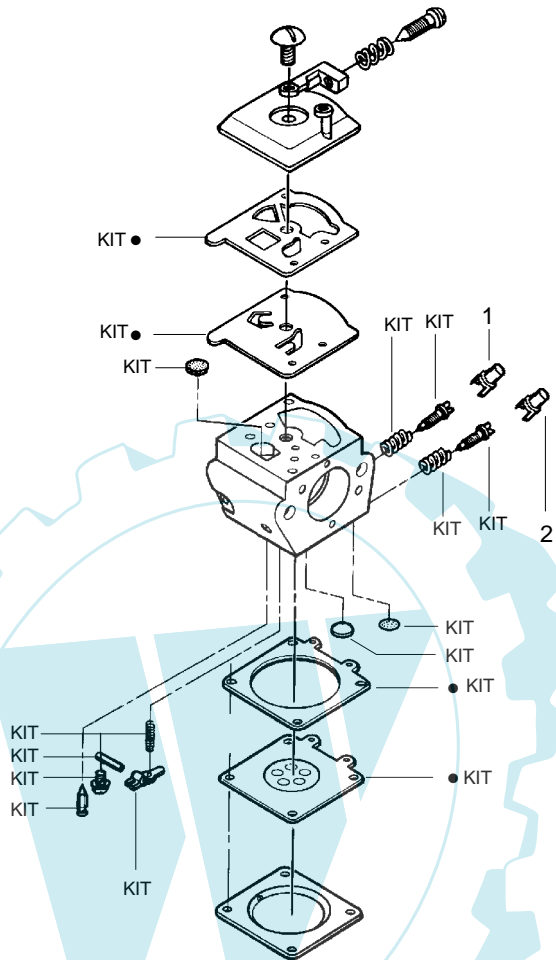

PARTS LIST NO. 530086987		Poulan® PARTS LIST	CHAIN SAW MODEL(S) 2150–Russia	
DATE 3/29/05	Replaces 86987 – 3/08/05		Note: Illustration may differ from actual model due to design changes	PAGE NO. 6

Carburetor Assembly – WT324 – #530069703

⚠ WARNING
All repairs, adjustments and maintenance not described in the Operator's Manual must be performed by qualified service personnel.

Carb. Repair Kit

Gasket/Dia. Kit

Ref.	Part No.	Description
1.	530038479	Limiters Cap – High
2.	530038478	Limiters Cap – Low
3.	530069826	Carburetor Repair Kit (KIT= Indicates Contents)
4.	530069844	Gasket Diaphragm Kit (● Indicates Contents)

- **Kit - Carburetor Assembly No. 530071620 - WT-624**
- **Kit - Carburetor Assembly No. 530071820 - W-20**
- **Kit - Carburetor Assembly No. 530071821 - WT-662**

Note: No Repair kits are available for these carburetors

✓ = NEW PART NUMBER FOR THIS IPL   ★ = REFER TO THE SERVICE REFERENCE INDICATED FOR MORE INFORMATION. (LOCATED AT END OF IPL)
● = THESE PARTS ARE ILLUSTRATED FOR CLARITY. ORDER COMPLETE ASSEMBLY.